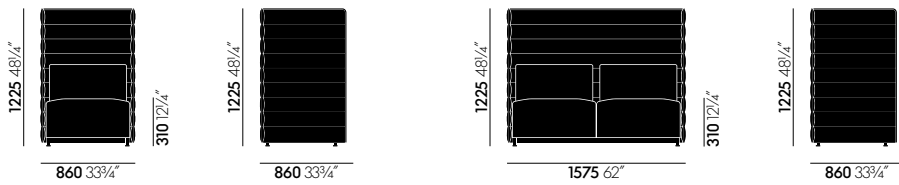

**DIMENSIONS** (selon la norme EN 1335-1)

Alcove Plume Contract Fauteuil

Alcove Plume Contract Two-Seater

Alcove Plume Contract Three-Seater

Alcove Plume Contract Highback Fauteuil

Alcove Plume Contract Highback Two-Seater