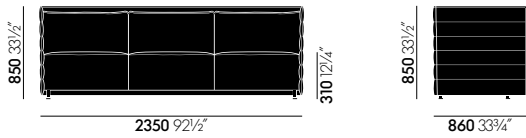

**DIMENSIONS** (selon la norme EN 1335-1)

Alcove Plume Contract Fauteuil

Alcove Plume Contract Two-Seater

Alcove Plume Contract Three-Seater

Alcove Plume Contract Highback Fauteuil

Alcove Plume Contract Highback Two-Seater