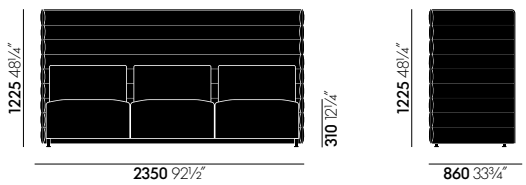

**DIMENSIONS** (selon la norme EN 1335-1)

Alcove Plume Contract Fauteuil

Alcove Plume Contract Two-Seater

Alcove Plume Contract Three-Seater

Alcove Plume Contract Highback Fauteuil

Alcove Plume Contract Highback Two-Seater