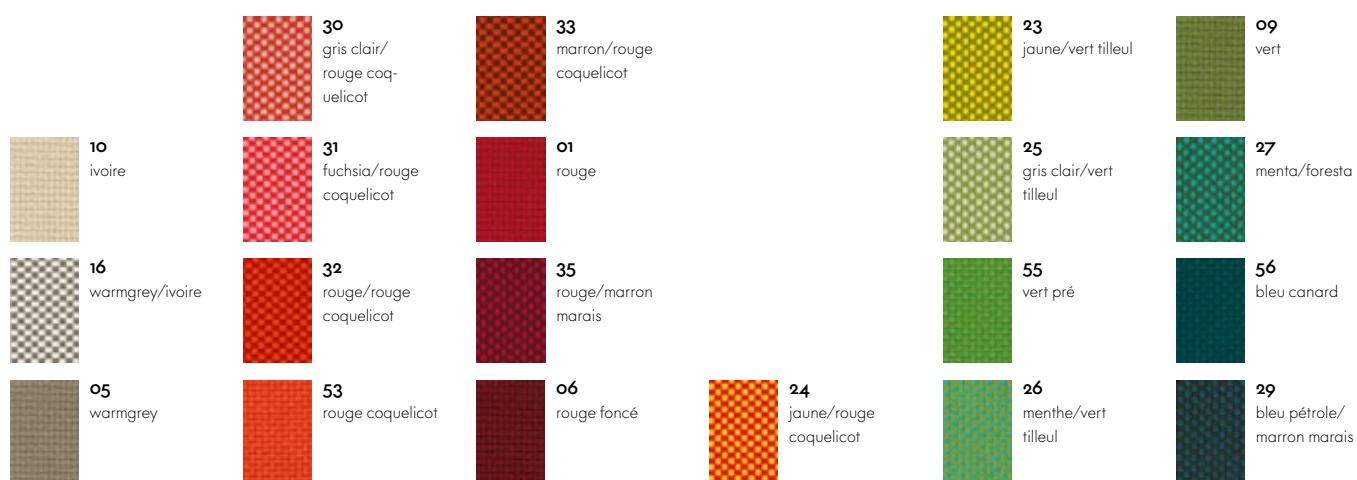

Alcove Plume Contract Highback Three-Seater

Surfaces et couleurs

Credo

Laser

Laser