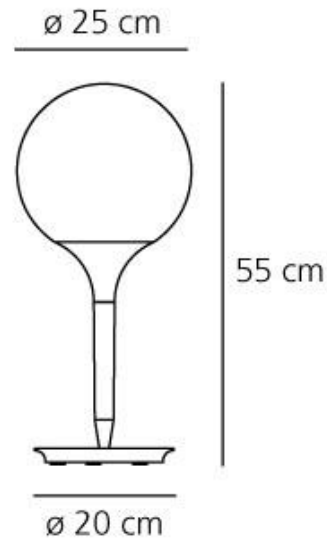

PRODUCT DATA SHEET

Castore tavolo 25

**DESIGN BY :**

Michele De Lucchi , Huub Ubbens
2003

MATERIALS :

Zamak, thermoplastic resin, blown glass

DESCRIPTION :

The spherical diffuser design is enhanced by a removable-fitting and tapering luminous stem, that makes the transition from the strong diffuser light to the blind lamp structure area gentle. Base in zamak, stem in thermoplastic resin, blown glass diffuser.

TECHNICAL DATA SHEET

FEATURES

Product name:	Castore tavolo 25
Article Code:	1050010A
Colour:	White
Material:	Zamak, thermoplastic resin, blown glass
Series:	Design
Environment:	Indoor
Area contract:	Private Residence

OPTICS

Emission:	Diffused
-----------	----------

DIMENSIONS

Height:	(cm) 55
Cutout width:	(cm) 25
Base Diameter:	(cm) 20
Cutout shape:	

LAMPS NOT INCLUDED

Category:	HALO
Number:	1
Lbs:	Qt32
Watt:	100
Socket:	E27
Type:	Hsgsbt/c/ub
Colour Rendering:	1a
Colour temperature (K):	2900
Duration (h):	2000

DIMENSIONS**LAMP**

Dimmer

ELECTRICAL

Voltage:	220V-240V
----------	-----------