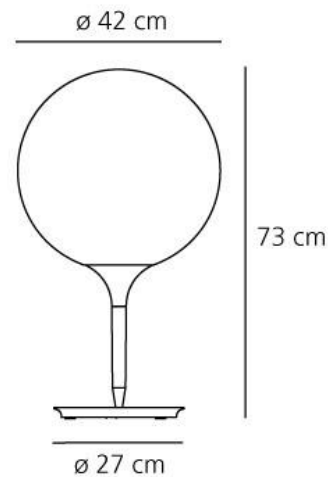

DIMENSIONS

LAMP

Dimmer

ELECTRICAL

Voltage:	220V-240V