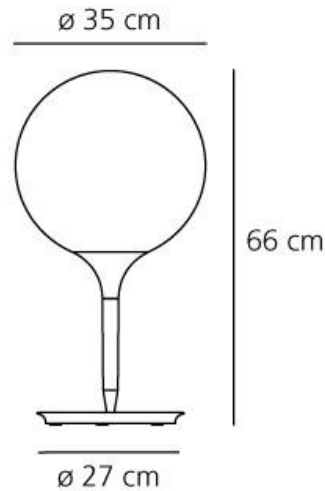

#### DIMENSIONS

Height:	(cm) 73
Cutout width:	(cm) 42
Base Diameter:	(cm) 27
Cutout shape:	

#### DIMENSIONS