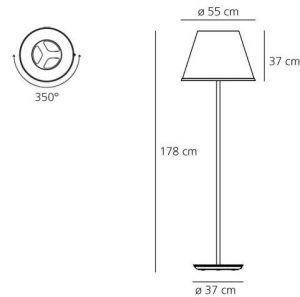

Light emission

Diffused And Direct

IP 20    

TECHNICAL DATA SHEET

FEATURES

Product name:	Choose Mega terra - Fluo Red
Article Code:	1134040A
Colour:	Grey / Red
Material:	Metal, zamac, thermoformed material, silkscreened polypropylene
Series:	Design
Environment:	Indoor
Area contract:	Hospitality Hotel, Private Residence

OPTICS

Emission:	Diffused And Direct
-----------	---------------------

DIMENSIONS

Height:	(cm) 178
Cutout width:	(cm) 55
Base Diameter:	(cm) 37
Cutout shape:	

LAMPS NOT INCLUDED

Category:	FLUO
Number:	3
Lbs:	Tc-tel
Watt:	18
Socket:	Gx24q-2
Type:	Fsmh
Colour Rendering:	1b
Colour temperature (K):	3000
Duration (h):	10000

Category:	HALO
Number:	1
Lbs:	R80
Watt:	100
Socket:	E27
Type:	Irr
Colour Rendering:	1a
Colour temperature (K):	N/s

DIMENSIONS**LAMP**

IP 20    

ELECTRICAL

Voltage:	220V-240V
----------	-----------