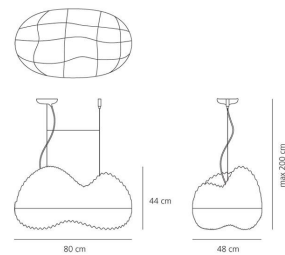

OPTICS

Emission:	Diffused
-----------	----------

DIMENSIONS

Length:	(cm) 80
Width:	(cm) 48
Height:	(cm) 44
Max Height from ceiling:	(cm) 200
Cutout shape:	

LAMPS INCLUDED

Category:	FLUO
Number:	1
Lbs:	TC-LEL
Watt:	55
Socket:	2G11
Type:	FSDH
Luminous Flux (lm):	4800
Colour Rendering:	85
Colour temperature (K):	3000
Duration (h):	12000

DIMENSIONS**LAMP**

IP 20    

**ELECTRICAL**

Voltage:	220V-240V
----------	-----------

Polar curve

Cartesian diagram