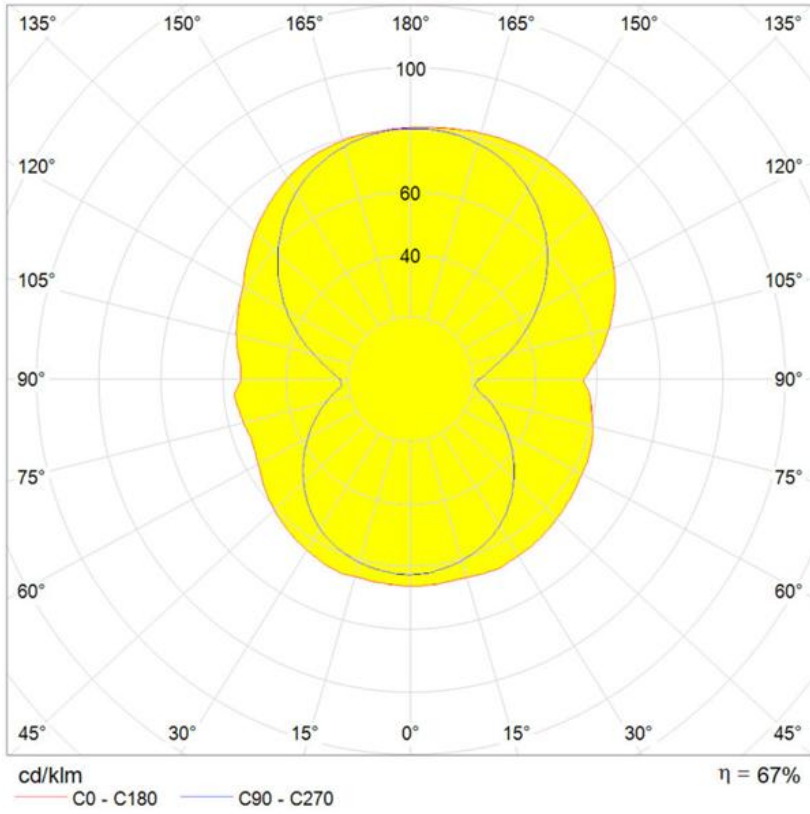

Light emission

Diffused

IP 20    

TECHNICAL DATA SHEET

FEATURES

Product name:	Cosmic Landscape sospensione
Article Code:	1618010A
Colour:	White
Material:	Methacrylate, painted Steel
Series:	Design
Environment:	Indoor
Area contract:	Private Residence

OPTICS

Emission:	Diffused
-----------	----------

DIMENSIONS

Length:	(cm) 80
Width:	(cm) 48
Height:	(cm) 44
Max Height from ceiling:	(cm) 200
Cutout shape:	

LAMPS INCLUDED

Category:	FLUO
Number:	1
Lbs:	TC-LEL
Watt:	55
Socket:	2G11
Type:	FSDH
Luminous Flux (lm):	4800
Colour Rendering:	85
Colour temperature (K):	3000
Duration (h):	12000

DIMENSIONS**LAMP**

IP 20    

**ELECTRICAL**

Voltage:	220V-240V
----------	-----------

Polar curve

Cartesian diagram