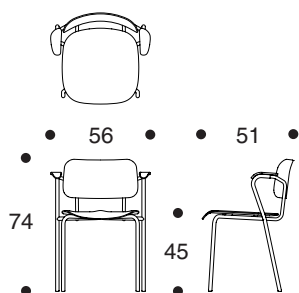

artek
ARTEK.FI