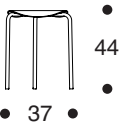

artek
ARTEK.FI