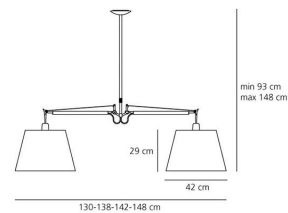

#### DIMENSIONS

Width:	(cm) 130
Height:	(cm) 93
Cutout width:	(cm) 24
Max Height from ceiling:	(cm) 148
Cutout shape:	

#### DIMENSIONS