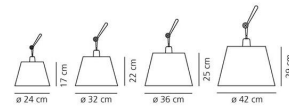

#### DIMENSIONS

Width:	(cm) 130
Height:	(cm) 93
Cutout width:	(cm) 24
Max Height from ceiling:	(cm) 148
Cutout shape:	

#### DIMENSIONS