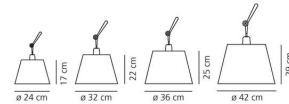

OPTICS

Emission:	Direct Adjustable
------------------	-------------------

DIMENSIONS

Width:	(cm) 142
Height:	(cm) 93
Cutout width:	(cm) 36
Max Height from ceiling:	(cm) 148
Cutout shape:	

LAMPS NOT INCLUDED

Category:	HALO
Number:	2
Lbs:	Qt32
Watt:	150
Socket:	E27
Type:	Hsgsbt/c
Colour Rendering:	1a
Colour temperature (K):	2900
Duration (h):	2000

DIMENSIONS

LAMP

IP 20

ELECTRICAL

Voltage: 220V-240V