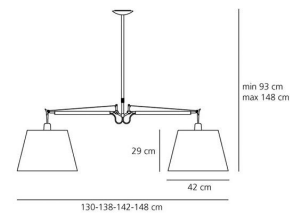

OPTICS

Emission:	Direct Adjustable
------------------	-------------------

DIMENSIONS

Width:	(cm) 142
Height:	(cm) 93
Cutout width:	(cm) 36
Max Height from ceiling:	(cm) 148
Cutout shape:	

LAMPS NOT INCLUDED

Category:	HALO
Number:	2
Lbs:	Qt32
Watt:	150
Socket:	E27
Type:	Hsgsbt/c
Colour Rendering:	1a
Colour temperature (K):	2900
Duration (h):	2000

DIMENSIONS

LAMP

IP 20

ELECTRICAL

Voltage: 220V-240V