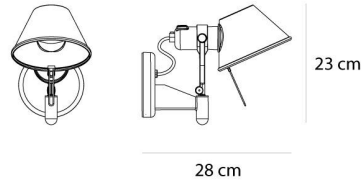

DIMENSIONS

LAMP

IP 20

ELECTRICAL

Voltage:	220V-240V