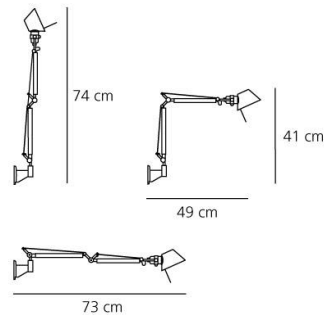

OPTICS

Emission:	Direct Adjustable
-----------	-------------------

DIMENSIONS

Length:	(cm) 49
Height:	(cm) 41
Max Extension Height:	(cm) 74
Max Extension Length:	(cm) 73
Cutout shape:	

LAMPS INCLUDED

Category:	LED
Watt:	8
Typology:	Led
Color Rendering:	N/s

DIMENSIONS

LAMP

IP 20

Dimmer

ELECTRICAL

Trasformer availability:	Electronic dimmable - Included
Voltage:	12V