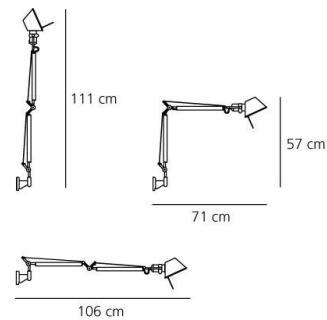

#### OPTICS

Emission:	Direct Adjustable
-----------	-------------------

#### DIMENSIONS

Length:	(cm) 71
Height:	(cm) 57
Max Extension Height:	(cm) 111
Max Extension Length:	(cm) 106
Cutout shape:	

#### DIMENSIONS