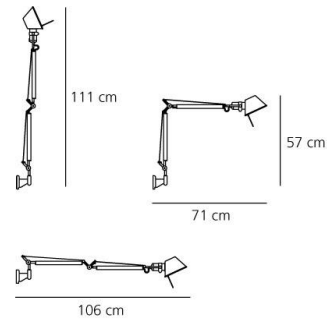

IP 20

Dimmer

TECHNICAL DATA SHEET

FEATURES

Product name:	Tolomeo mini parete - Led Aluminium MWL
Article Code:	1531010A + A025150
Colour:	Aluminium
Material:	Anodized aluminium, polished aluminium
Support:	Wall
Support colour:	Polished aluminium
Series:	Design, My White Light
Environment:	Indoor

OPTICS

Emission: Direct Adjustable

DIMENSIONS

Length:	(cm) 71
Height:	(cm) 57
Max Extension Height:	(cm) 111
Max Extension Length:	(cm) 106
Cutout shape:	

DIMENSIONS

LAMP

IP 20

Dimmer