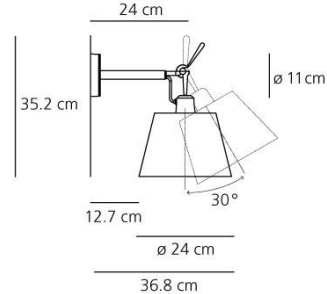

DIMENSIONS

LAMP

ELECTRICAL

Voltage:	220V-240V