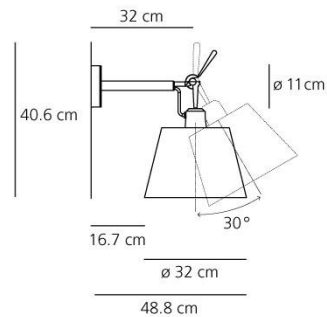

The arm presents an articulation that enables the diffuser to rotate around 30° perpendicular to the wall.

Light emission

Direct Diffused Adjustable

TECHNICAL DATA SHEET

FEATURES

Product name:	Tolomeo parete diffusore 32 - Halo Parchment
Article Code:	1186010A + 0780010A
Colour:	Parchment
Material:	Polished aluminium, parchment paper and plastic
Series:	Design
Environment:	Indoor
Area contract:	

OPTICS

Emission:	Direct Diffused Adjustable
------------------	----------------------------

DIMENSIONS

Length:	(cm) 48.8
Height:	(cm) 40.6
Cutout width:	(cm) 32
Base Diameter:	(cm) 11
Rotation:	30
Cutout shape:	

LAMPS NOT INCLUDED

Category:	HALO
Number:	1
Lbs:	Qt32
Watt:	150
Socket:	E27
Type:	Hsgsb/c
Colour Rendering:	1a
Colour temperature (K):	2900
Duration (h):	2000

DIMENSIONS**LAMP****ELECTRICAL**

Voltage:	220V-240V
-----------------	-----------