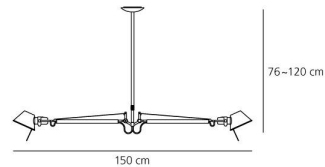

OPTICS

Emission:	Direct Adjustable
-----------	-------------------

DIMENSIONS

Width:	(cm) 150
Height:	(cm) 76
Max Height from ceiling:	(cm) 120
Cutout shape:	

LAMPS NOT INCLUDED

Category:	HALO
Number:	1
Lbs:	Qa60
Watt:	70
Socket:	E27
Type:	Hsgsa/c/ub
Colour Rendering:	1a
Colour temperature (K):	2900
Duration (h):	2000

DIMENSIONS**LAMP****ELECTRICAL**

Voltage:	220V-240V
----------	-----------