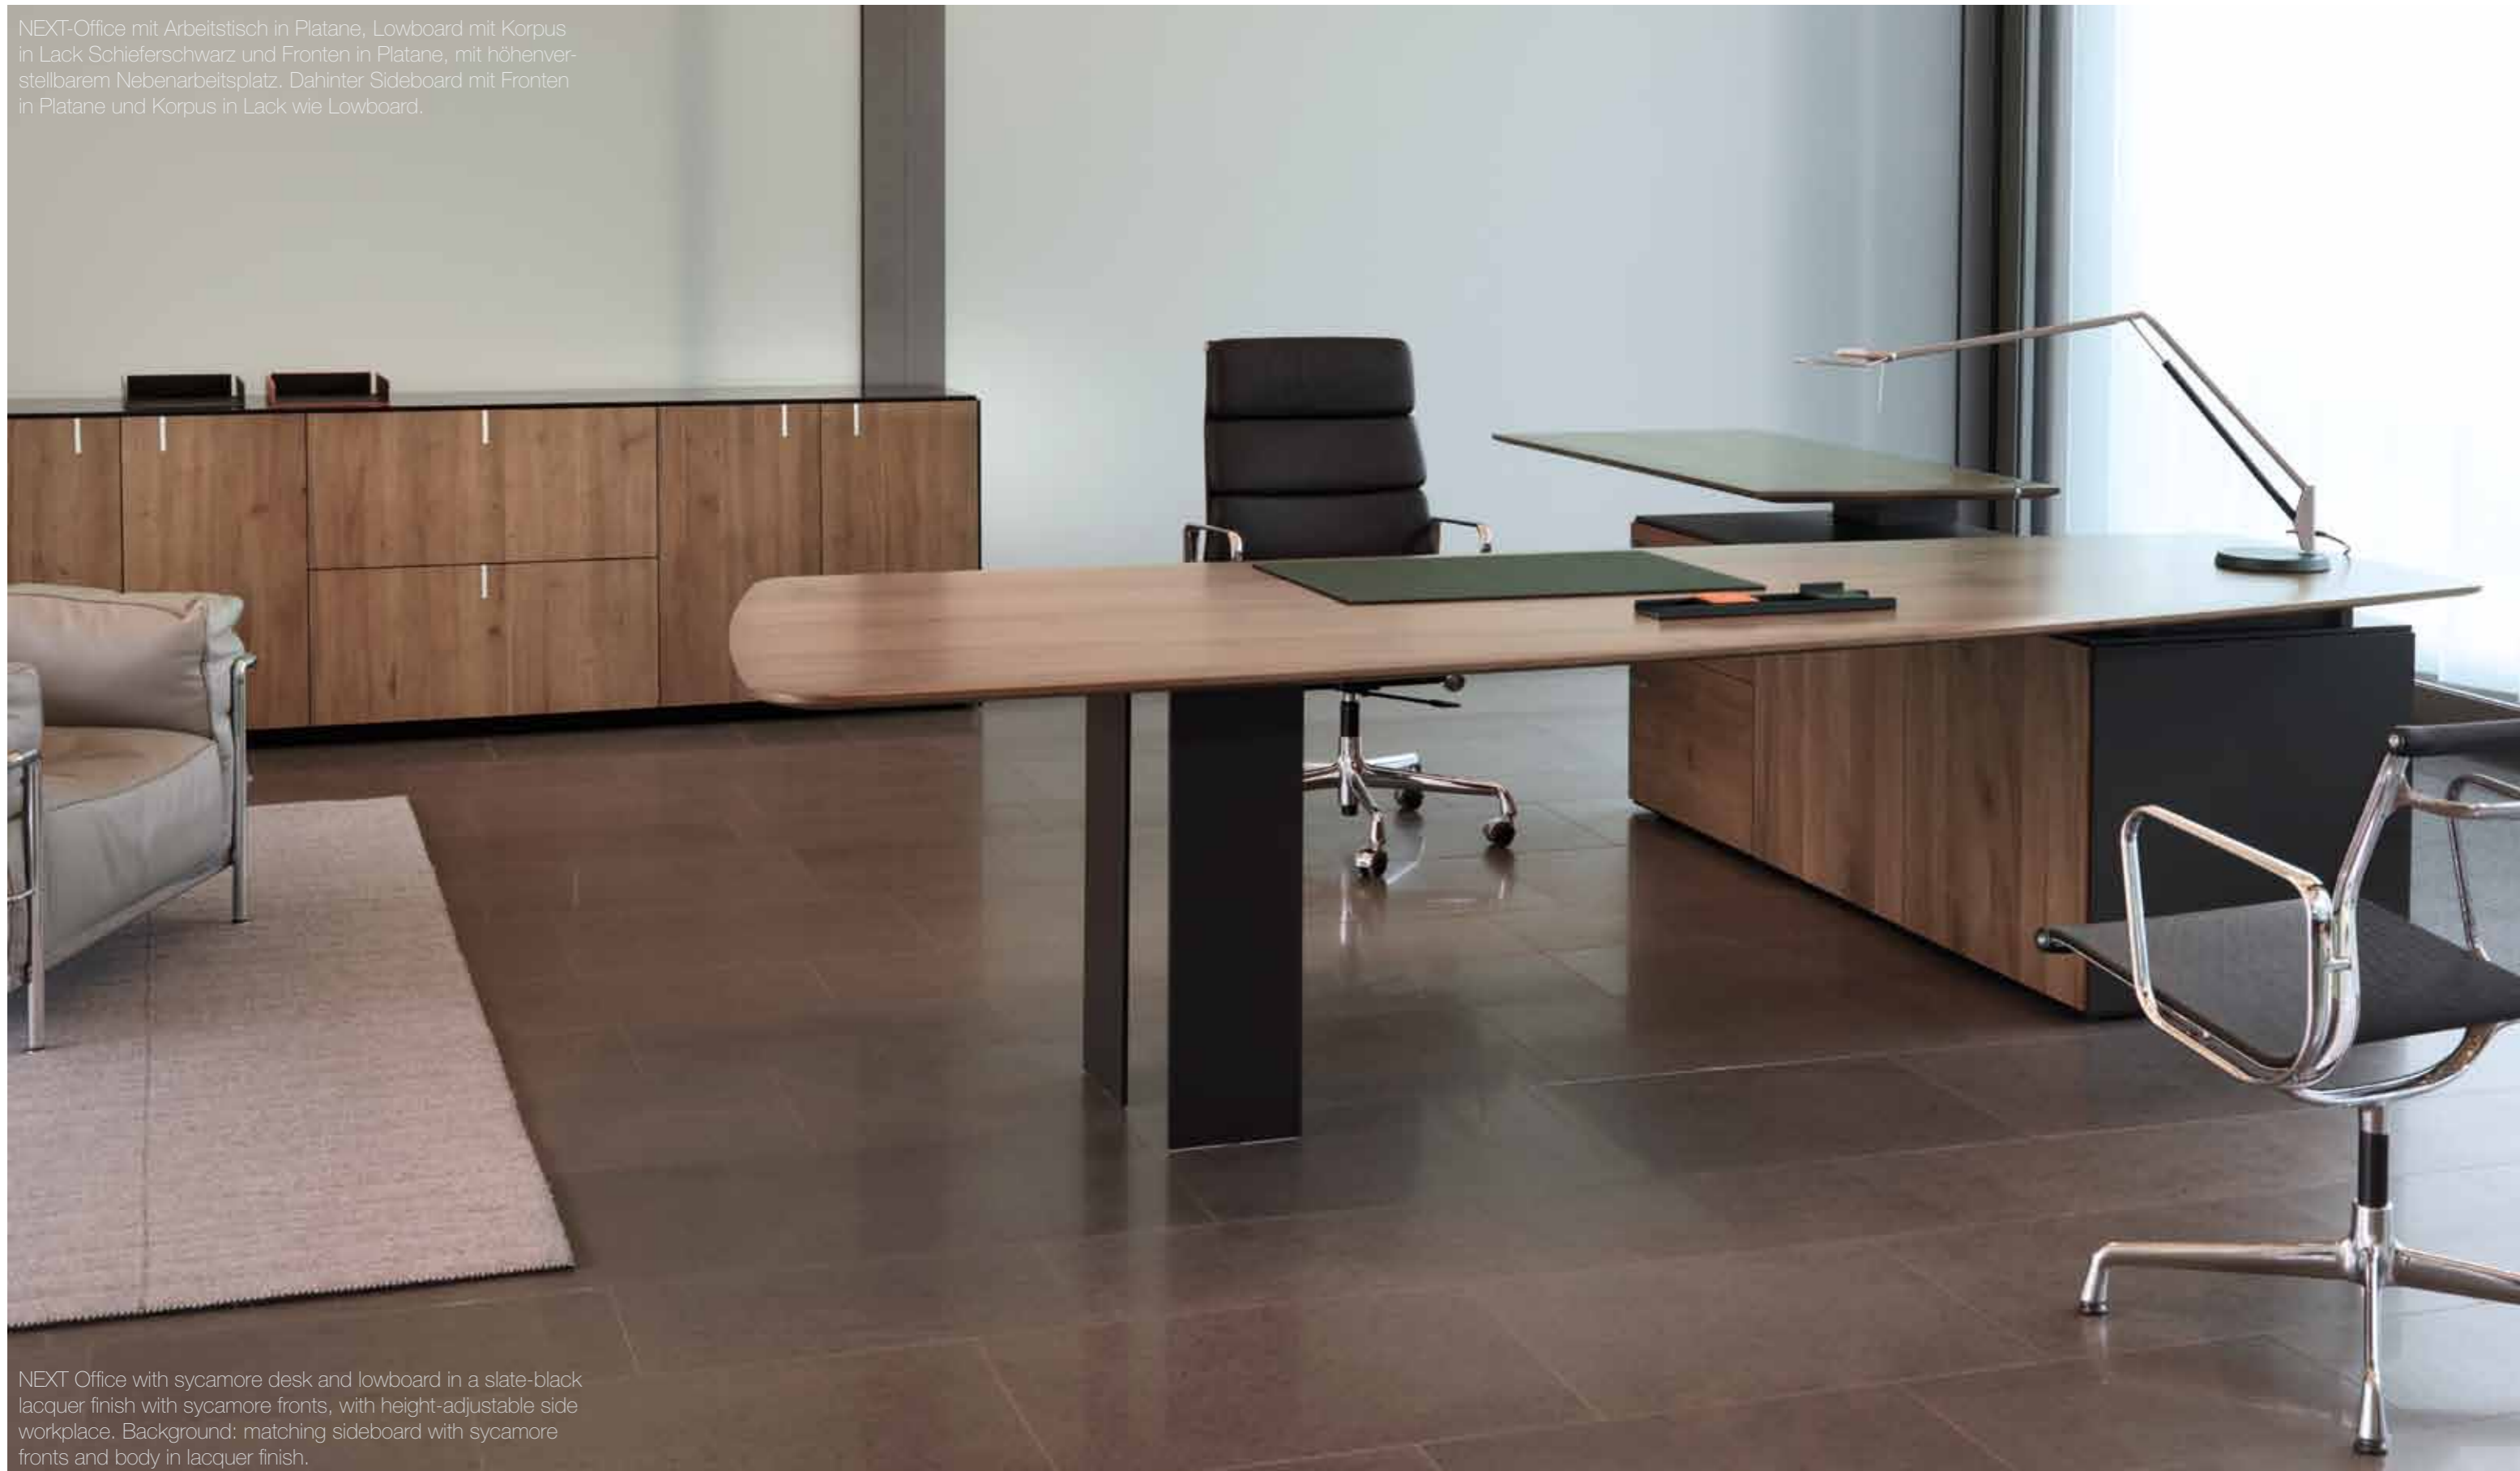

NEXT Office with sycamore desk and lowboard in a slate-black lacquer finish with sycamore fronts, with height-adjustable side workplace. Background: matching sideboard with sycamore fronts and body in lacquer finish.